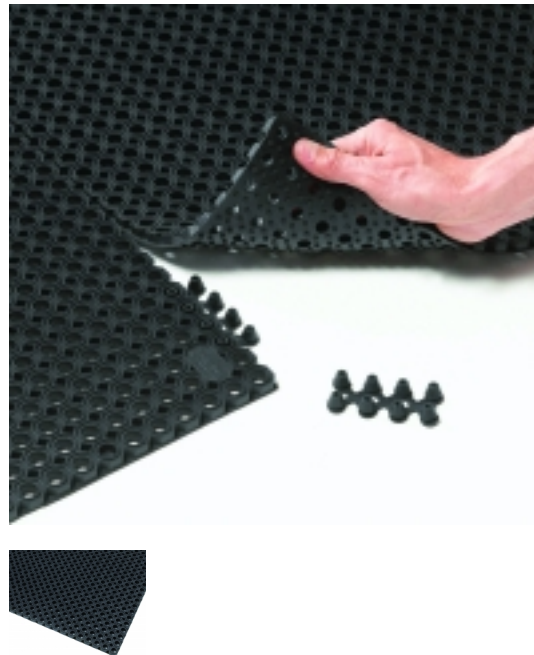

Dust Control Matting - Outdoor Contract & Installation Matting

599 Oct-O-Flex™ 12 mm

The mat has excellent adherence and adapts to any surface while the raised studs underneath allow water to easily drain through, keeping the surface clean and dry.

- Scrapes shoes to stop dirt, grit and grime from entering the building
- Unique design of small drainage holes are EU compliant for public entrances
- Made from durable rubber compounds that withstand the heaviest of foot traffic
- Its smooth surface makes it the ideal mat for wheeled access
- Easy to clean and practically weather proof

Recommended use

- Outdoor
- For placement inside entrances of hotels, shops, department stores, schools, universities, restaurants, supermarkets.
- Heavy traffic

Colors:

- Black

Sizes:

- 1 piece
- 100cm x 150cm
- 75cm x 100cm
- Polybag 10 pcs
- per m2

Accessories:

- 599K Oct-O-Flex™ 12 mm Connectors